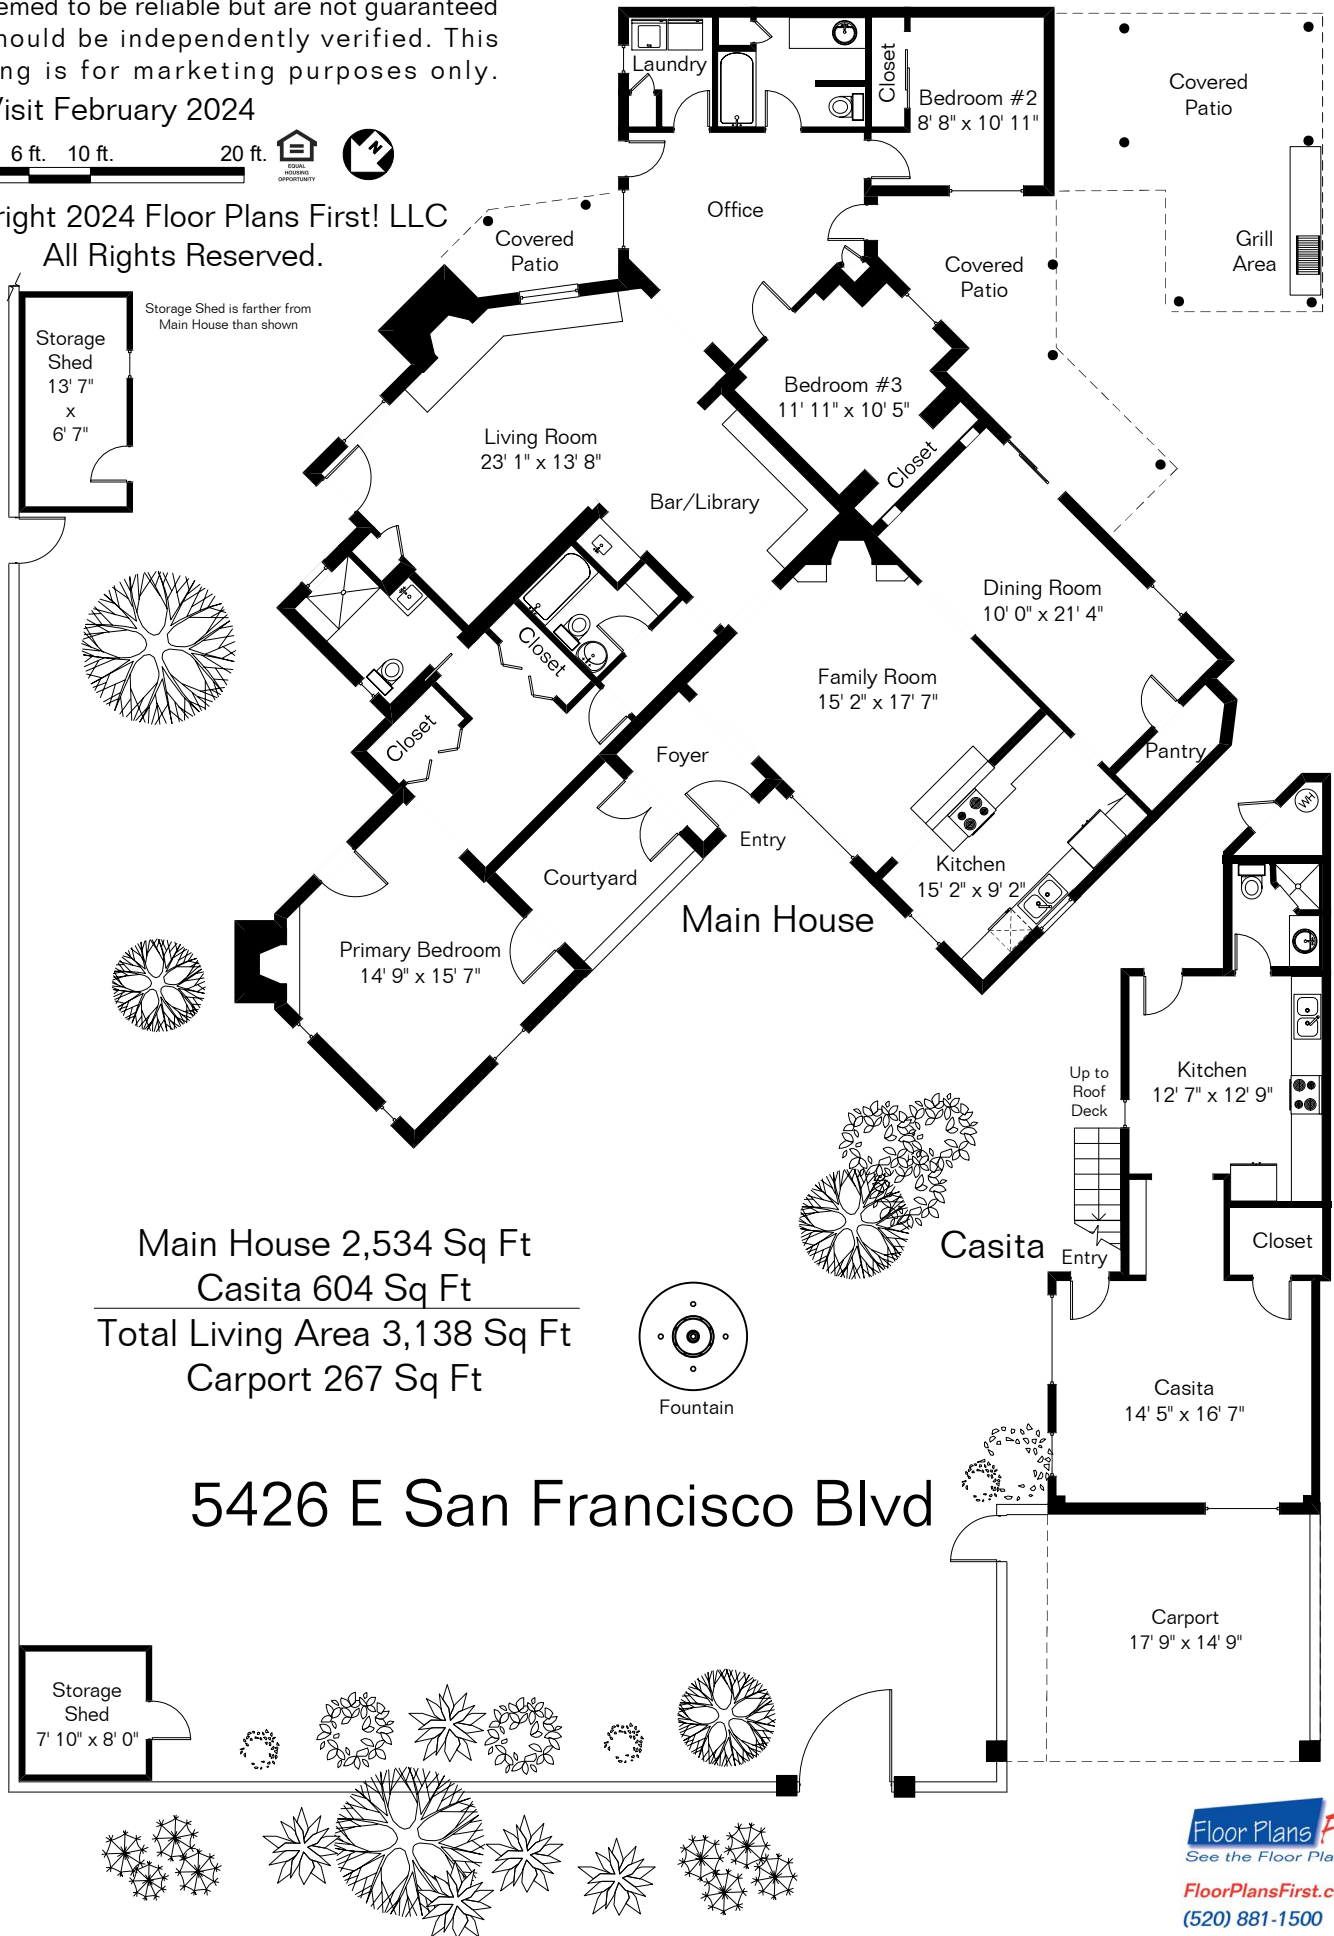

The square footages and room size information are deemed to be reliable but are not guaranteed and should be independently verified. This drawing is for marketing purposes only.

Site Visit February 2024

Copyright 2024 Floor Plans First! LLC
All Rights Reserved.

Main House 2,534 Sq Ft

Casita 604 Sq Ft

Total Living Area 3,138 Sq Ft

Carport 267 Sq Ft

5426 E San Francisco Blvd